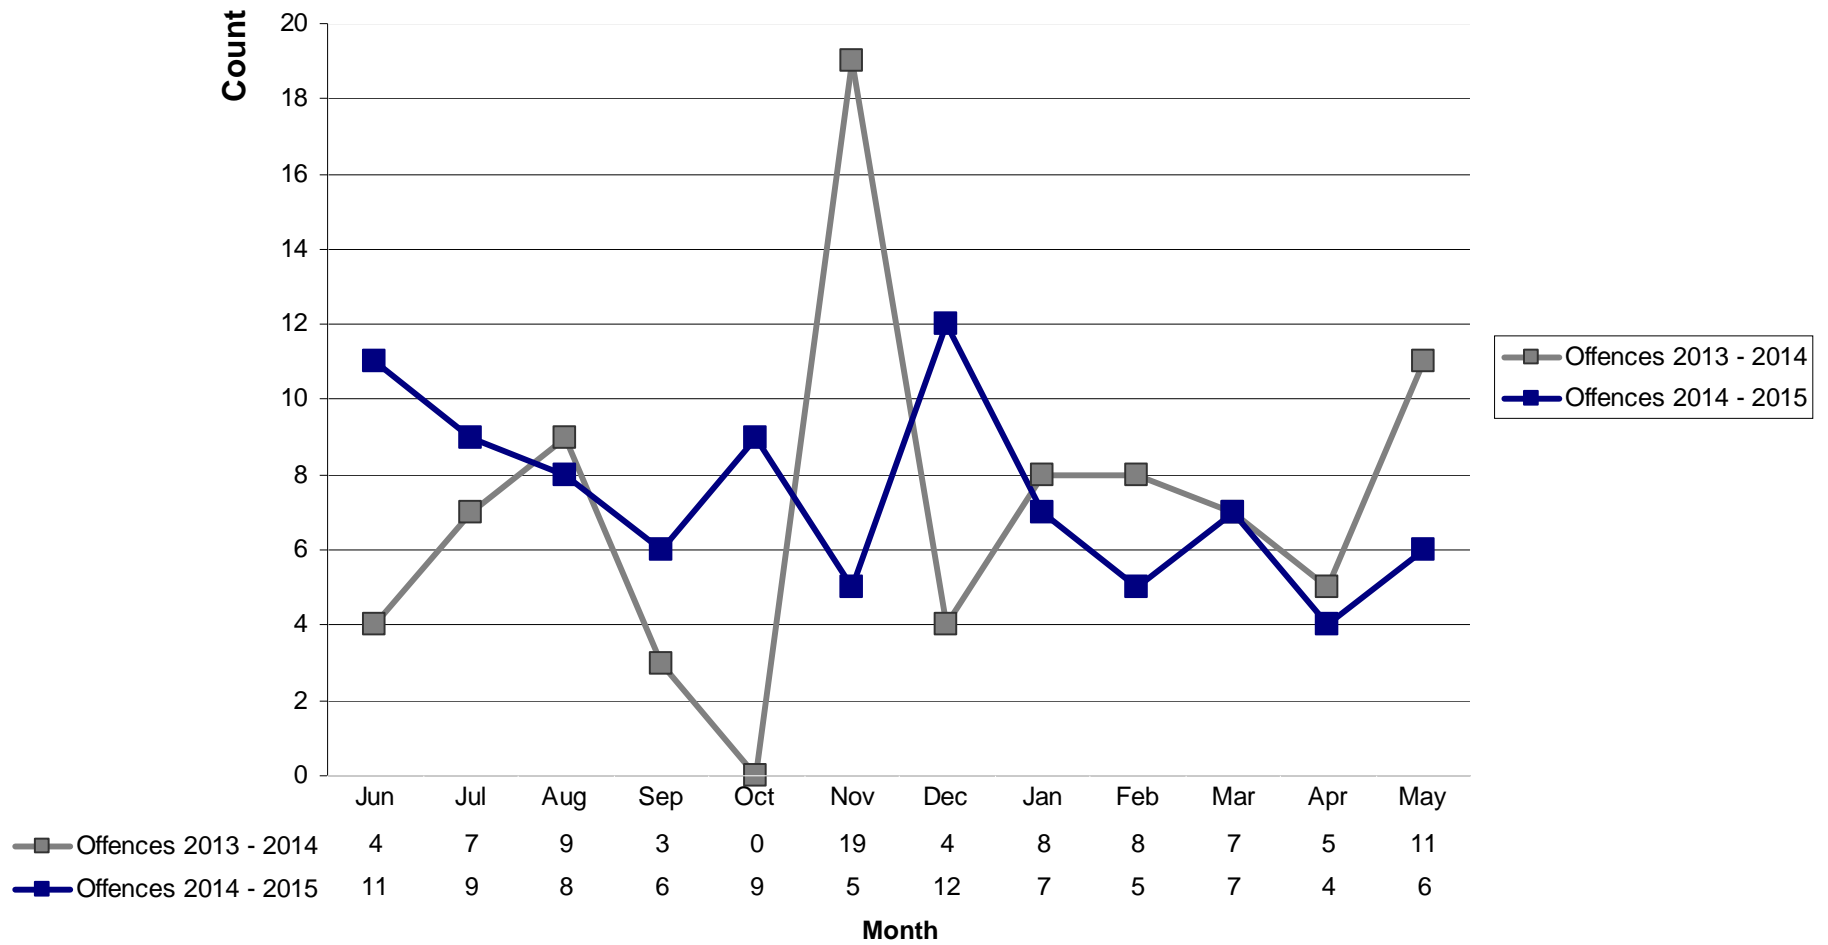

**METROPOLITAN
POLICE**

TOTAL POLICING

Neighbourhood S/N Team - Ravenscourt Park - Burglary

**METROPOLITAN
POLICE**

TOTAL POLICING

Neighbourhood S/N Team - Ravenscourt Park - Criminal Damage

**METROPOLITAN
POLICE**