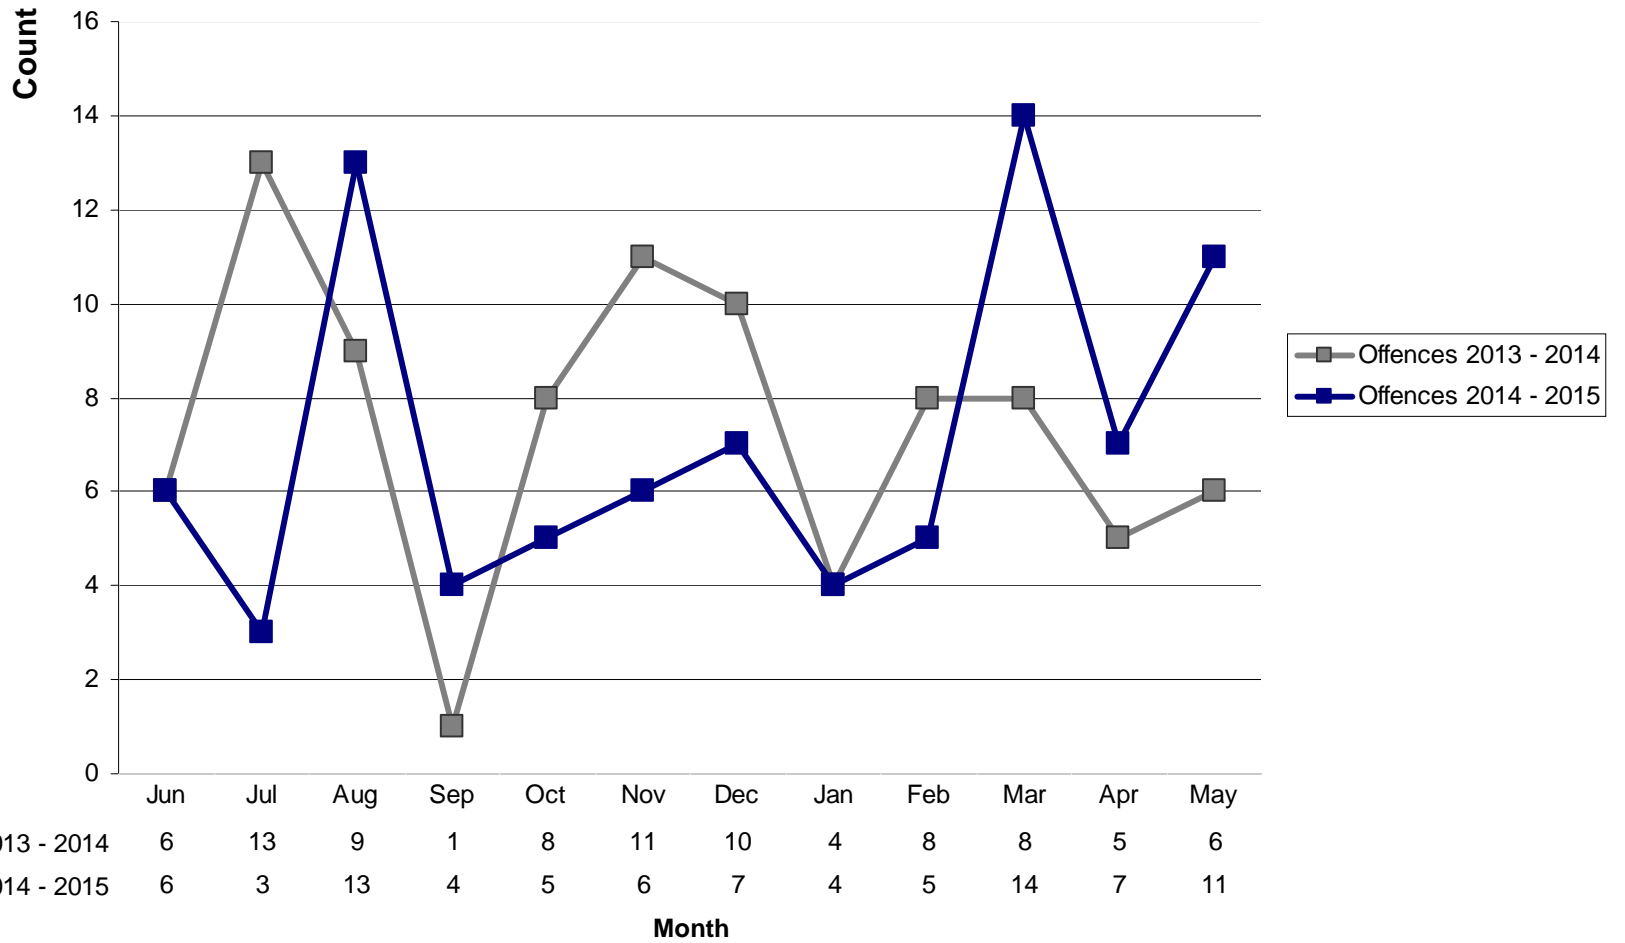

Neighbourhood S/N Team - Ravenscourt Park - Burglary

**METROPOLITAN
POLICE**

TOTAL POLICING