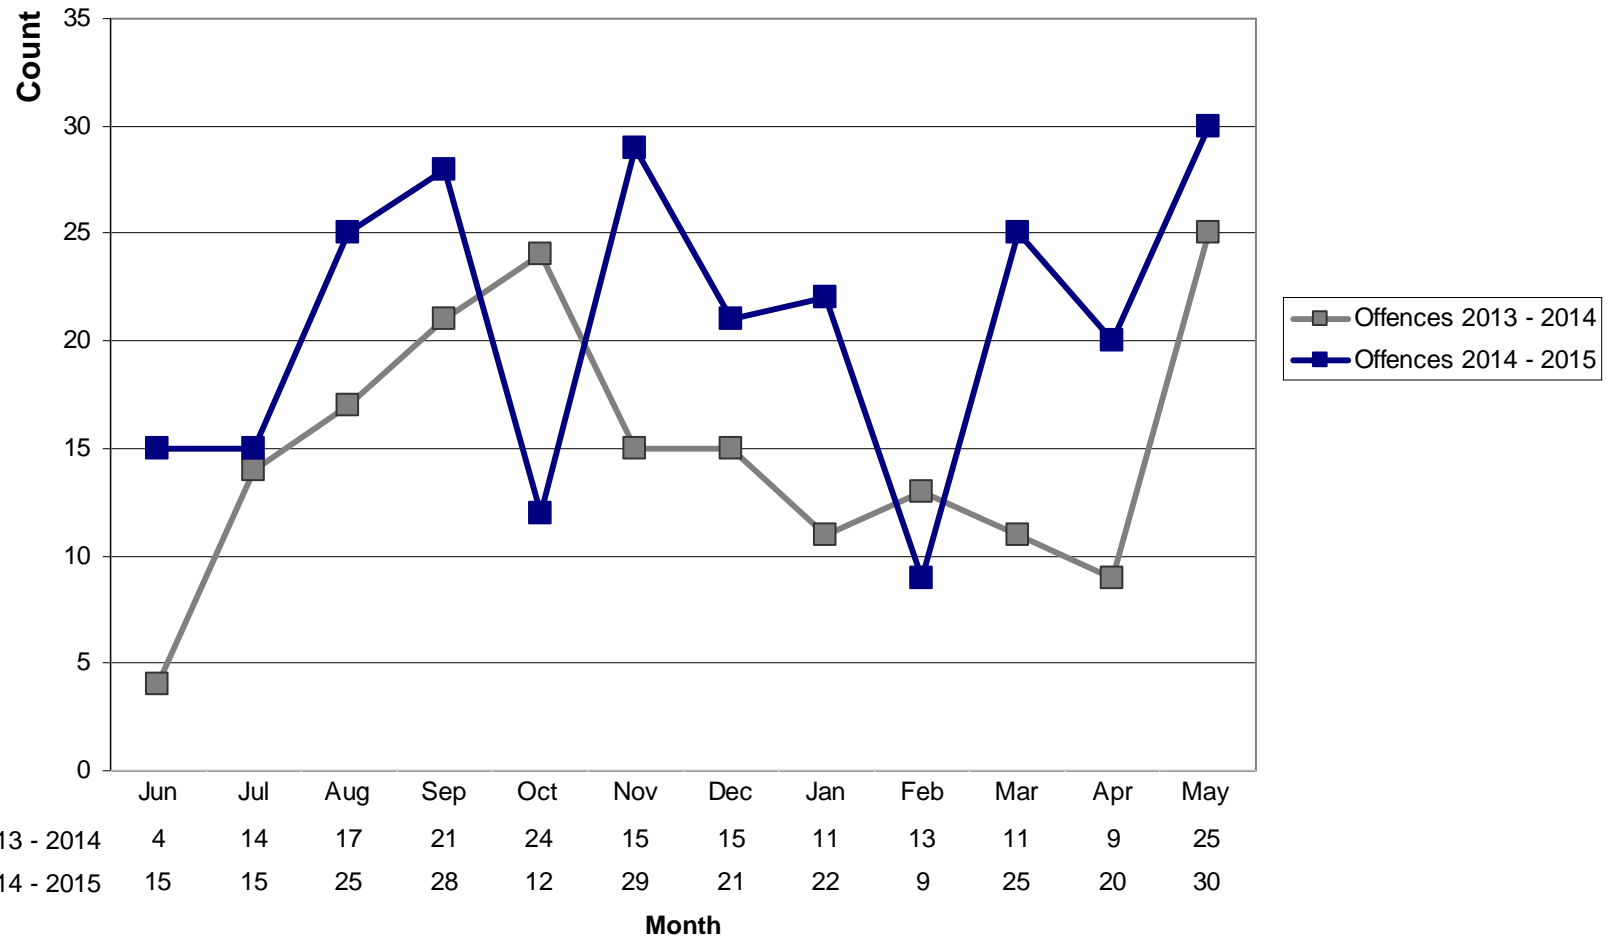

Neighbourhood S/N Team - Ravenscourt Park - Theft From M/V (Motor Vehicle)

**METROPOLITAN
POLICE**

TOTAL POLICING