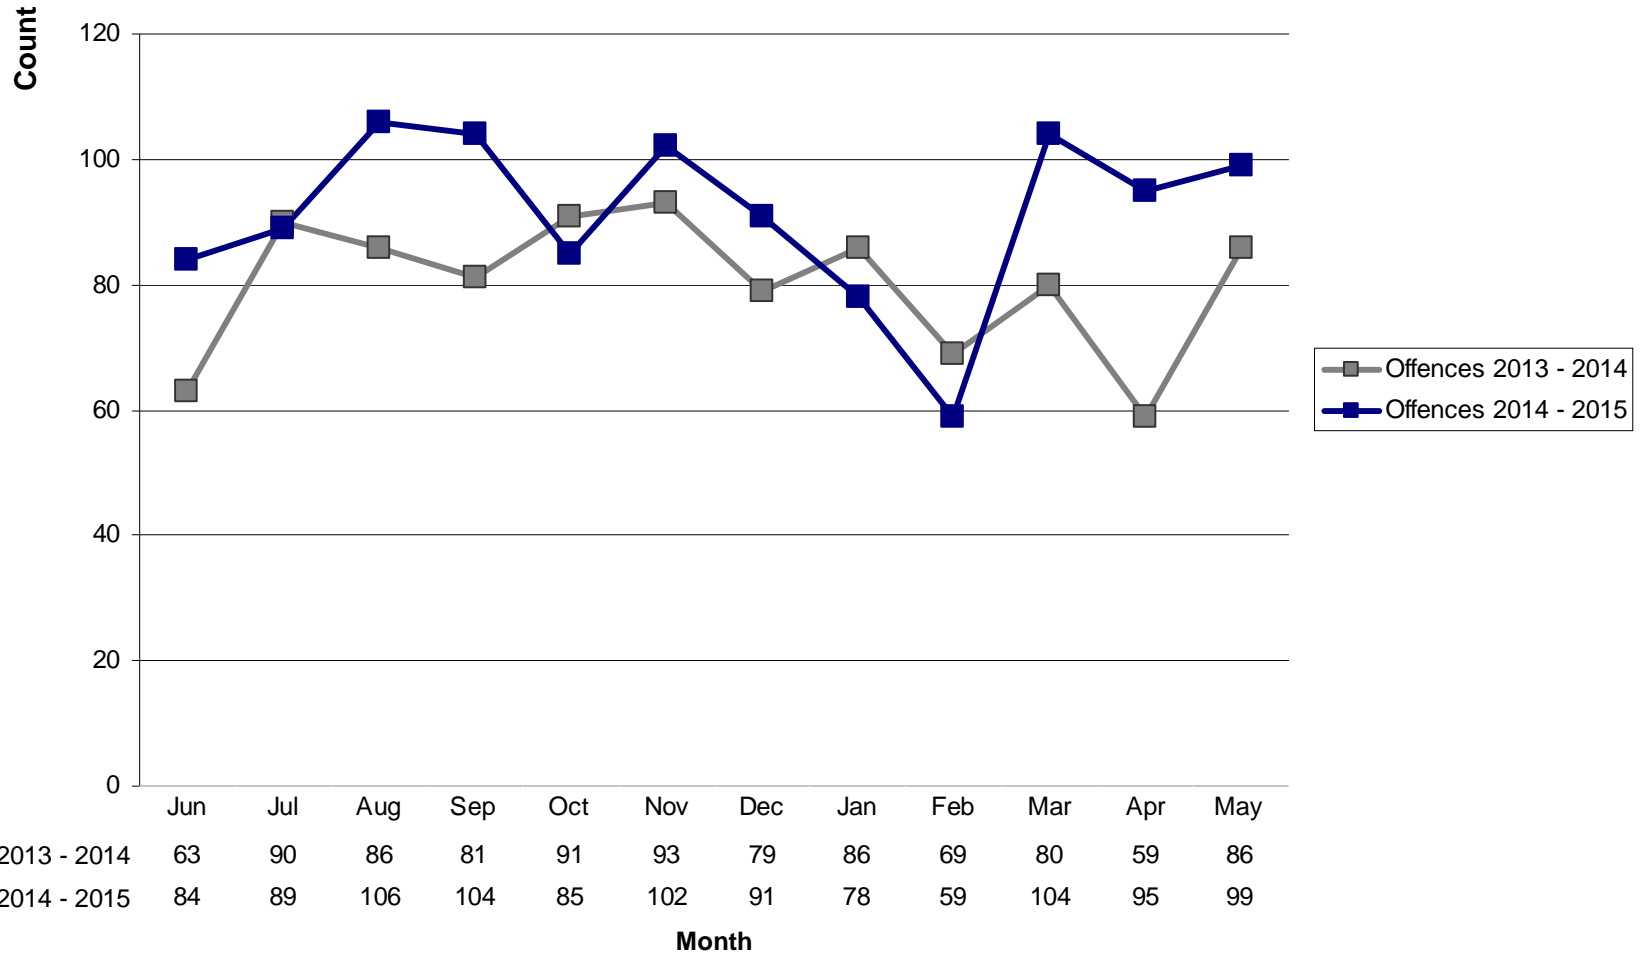

Neighbourhood S/N Team - Ravenscourt Park - TNO Crime

**METROPOLITAN
POLICE**

TOTAL POLICING