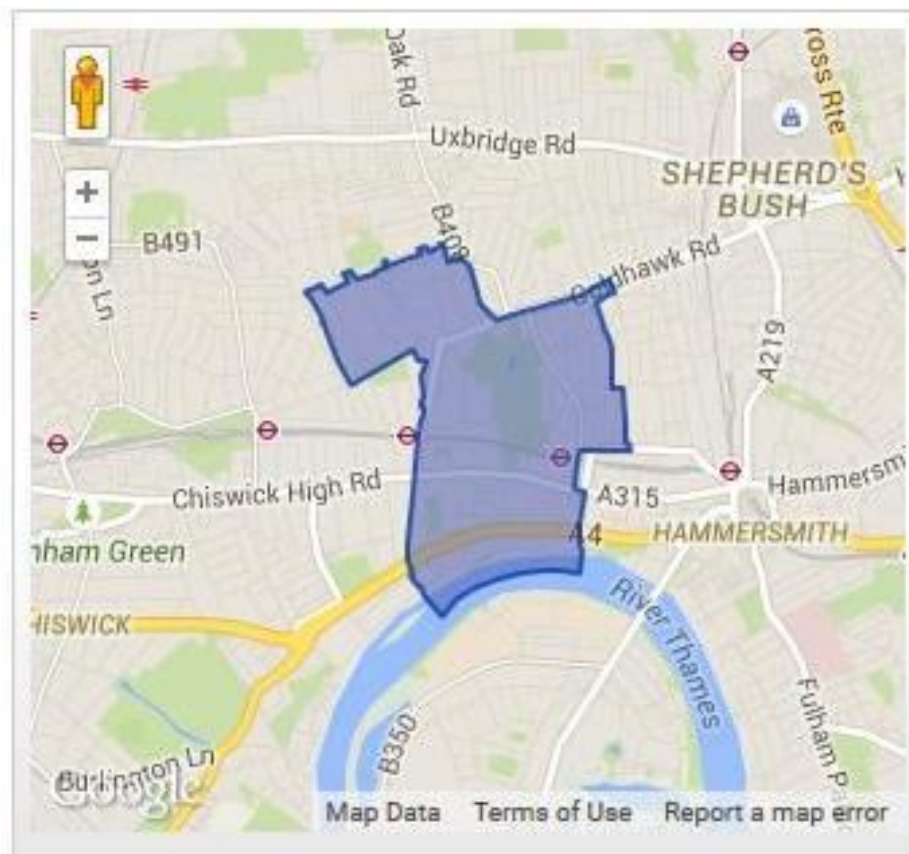

Burglary

Criminal Damage

Robbery

Theft of Motor
Vehicle

Theft from Motor Vehicle

Assault with Injury

Team map

Neighbourhood S/N Team - Ravenscourt Park - TNO Crime