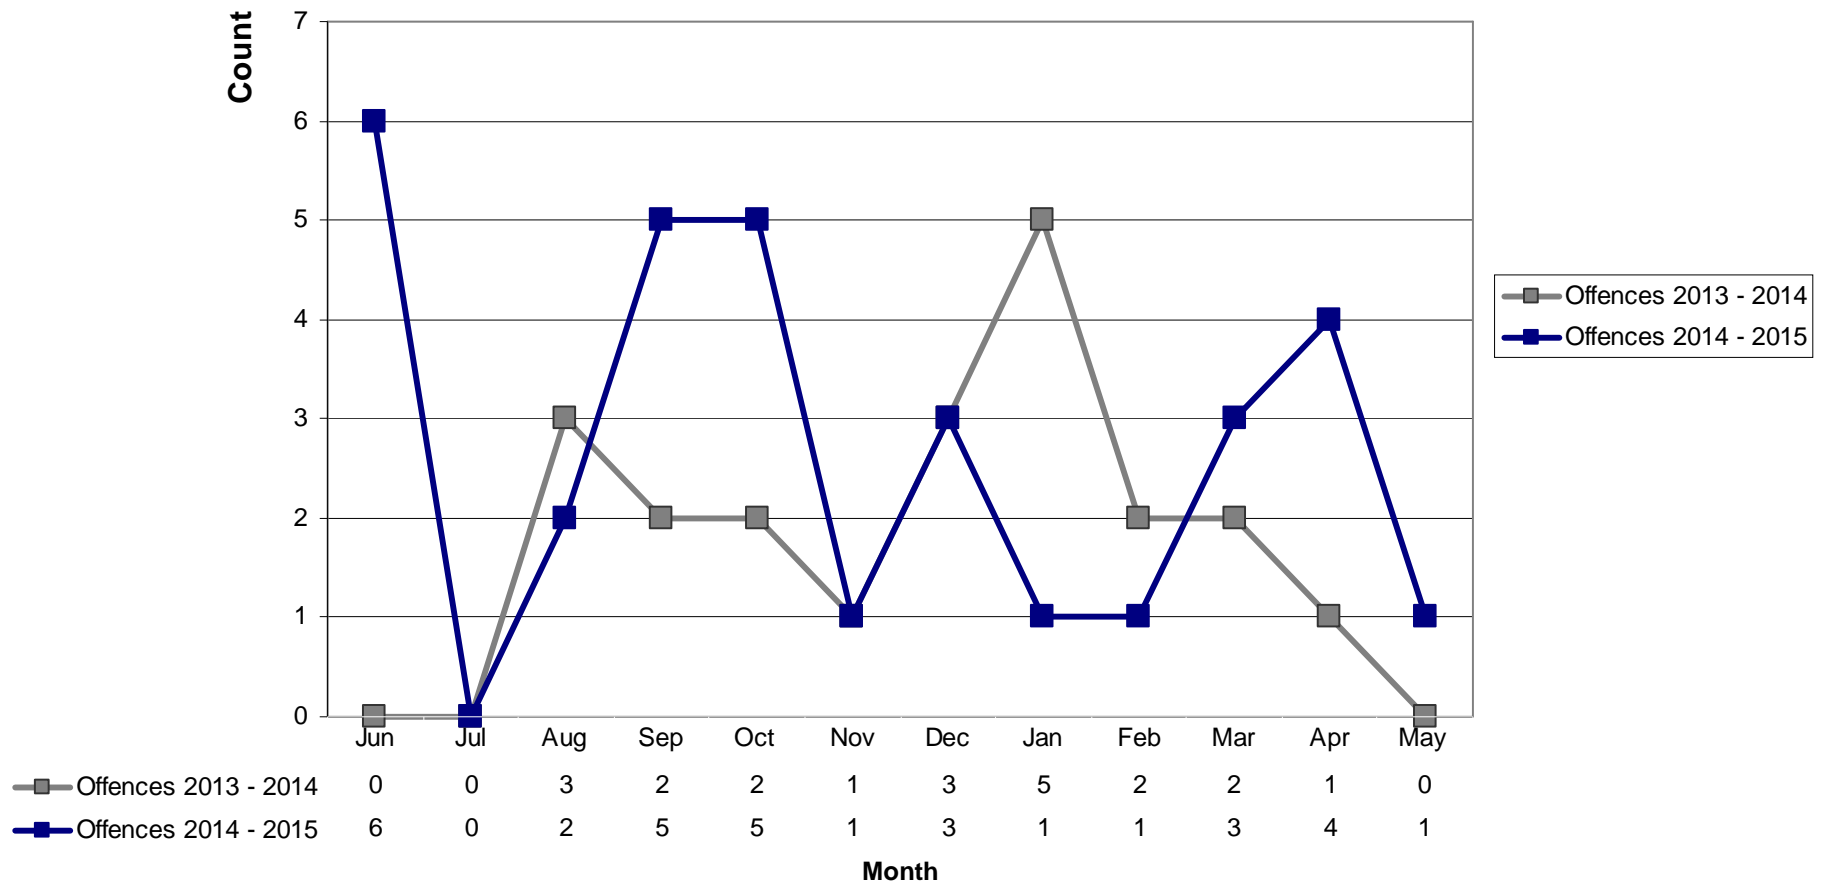

Neighbourhood S/N Team - Ravenscourt Park - Theft/Taking of M/V (Motor Vehicle)

**METROPOLITAN
POLICE**

TOTAL POLICING