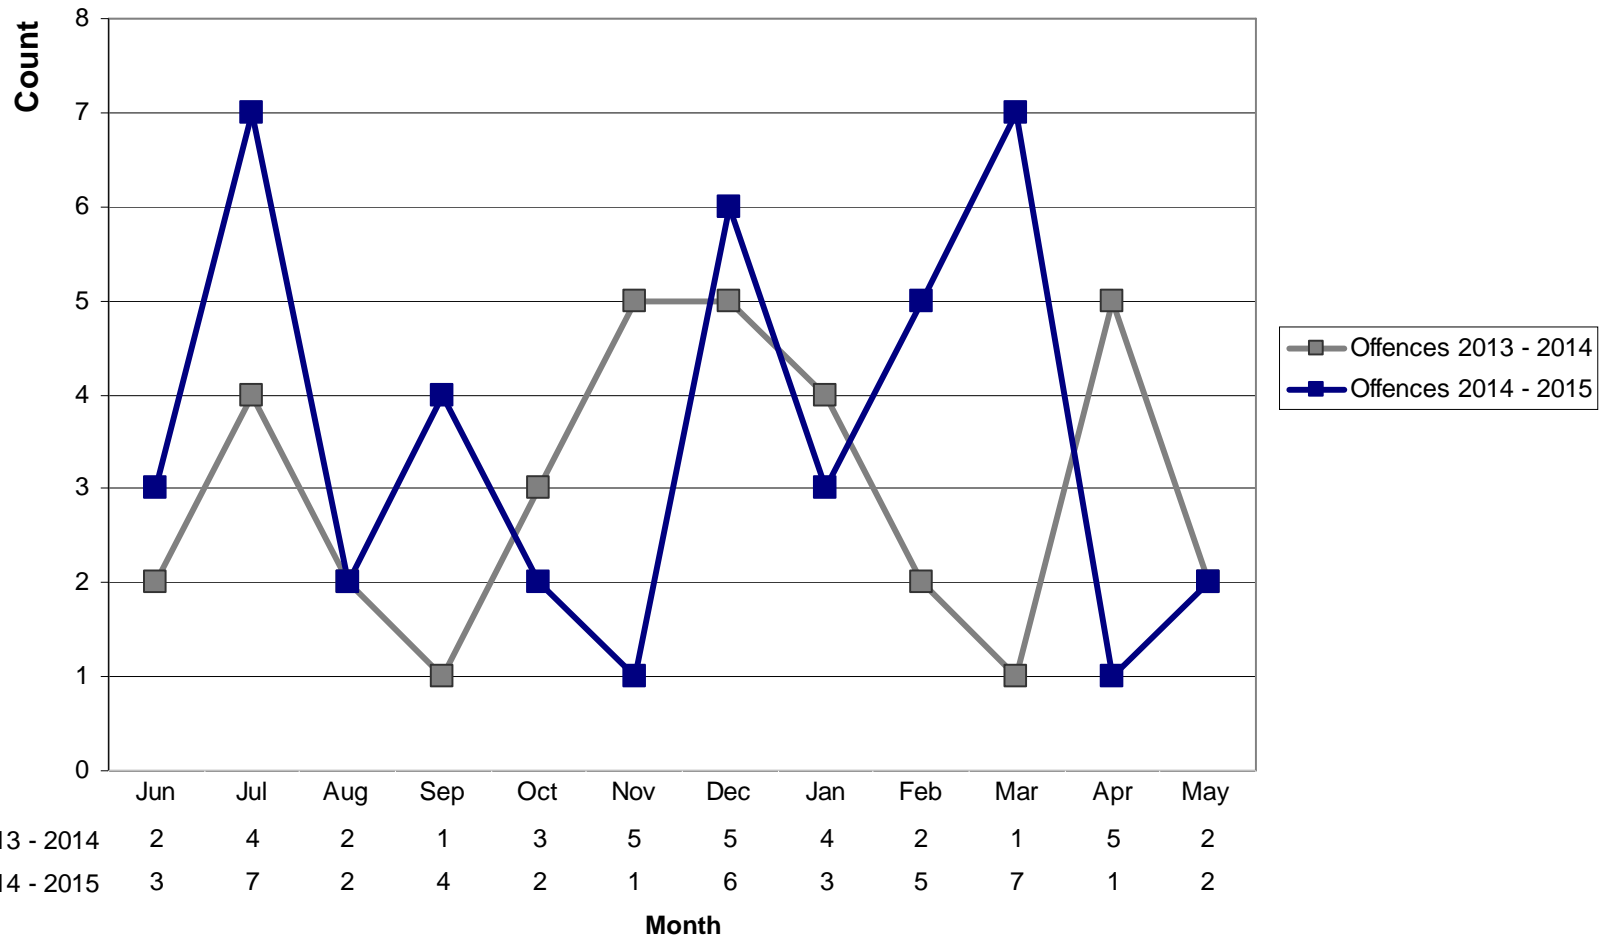

Neighbourhood S/N Team - Ravenscourt Park - Theft/Taking of M/V (Motor Vehicle)

**METROPOLITAN
POLICE**

TOTAL POLICING

Neighbourhood S/N Team - Ravenscourt Park - Assault with Injury

**METROPOLITAN
POLICE**