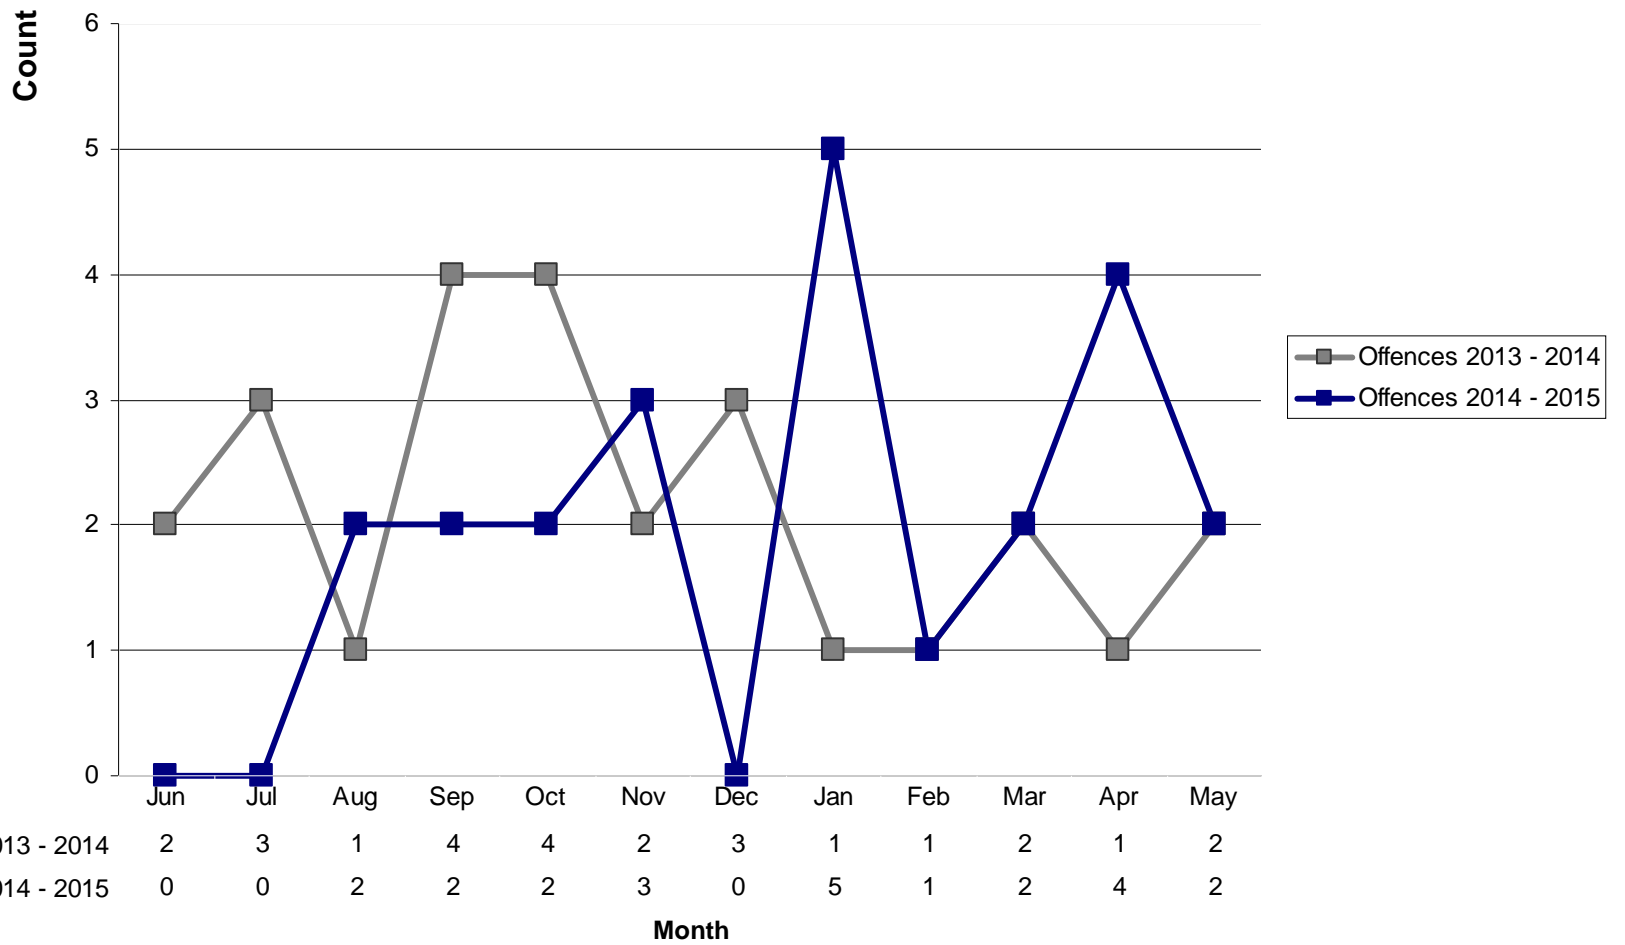

Neighbourhood S/N Team - Ravenscourt Park - Robbery

**METROPOLITAN
POLICE**

TOTAL POLICING